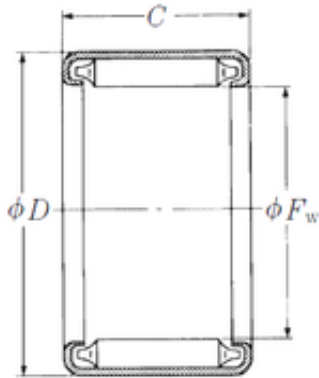

Industrias de rodamientos de Nachi.

NSK J-2420 Rodamientos De Agujas

Bearing No. J-2420

Size	38.1x47.625x31.75 mm
Bore Diameter	38,1 mm
Outer Diameter	47,625 mm
Width	31,75 mm
Fw	38,1 mm
D	47,625 mm
C	31,75 mm
Weight	0,105 Kg
Basic dynamic load rating (C)	49,5 kN

J-2420 Bearing 2D drawings and 3D CAD models