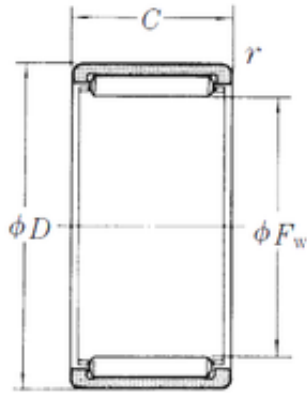

NSK RLM9011025-1 Rodamientos De Agujas

Bearing No. RLM9011025-1

RLM9011025-1 Bearing 2D drawings and 3D CAD models

| | |
|-------------------------------|--------------|
| Size | 90x110x25 mm |
| Bore Diameter | 90 mm |
| Outer Diameter | 110 mm |
| Width | 25 mm |
| Fw | 90 mm |
| D | 110 mm |
| C | 25 mm |
| r min. | 1 mm |
| Weight | 0,44 Kg |
| Basic dynamic load rating (C) | 82,5 kN |
| Basic static load rating (C0) | 154 kN |